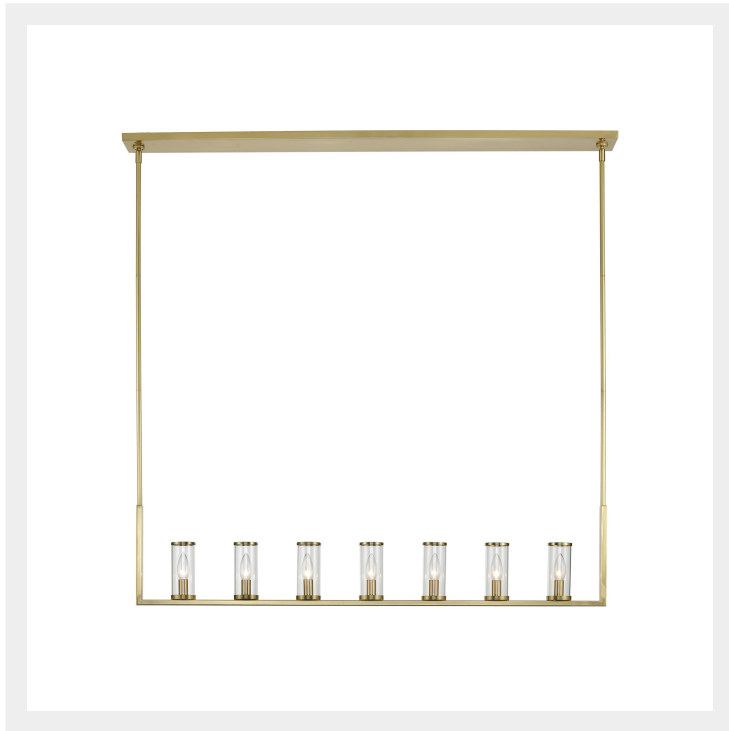

REVOLVE LP309007

FIXTURE DIMENSIONS	L47-1/4" x W2-3/8" x H10-1/2"
LAMP TYPE	E12
MAX WATTAGE	60W
BULB QTY	7
BULBS INCLUDED	No
VOLTAGE	120V
GLASS DETAILS	Clear Glass
MATERIAL	Steel
ROD LENGTH	46" Max (6x12" + 2x6" + 2x4")
DIAMETER OF ROD	1/2"
WIRE LENGTH	144"
MINIMUM HANG HEIGHT	19"
SLOPED CEILING ADAPTABLE	Yes, Up to 45 Degrees
LOCATION	Dry
CANOPY DIMENSIONS	L49-1/4" x W4-3/8" x H7/8"
PAINT FINISH	NB01; PN01; UB01;

[D - Diameter, L - Length, W - Width, H - Height, E - Extension]

AVAILABLE FINISHES:

LP309007PNCG
Clear
Glass/Polished
Nickel

LP309007NBCG
Clear Glass/Natural
Brass

LP309007UBCG
Clear Glass/Urban
Bronze

*For complete warranty terms, please visit: www.aloralighting.com/warranty